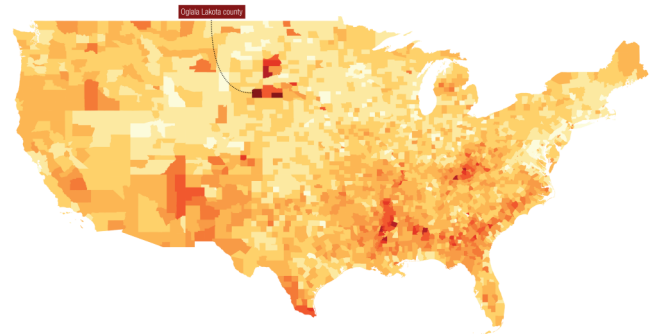

## Poverty on Pine Ridge ranks worst in nation

With 52.2 percent of its population in poverty, Oglala Lakota county of the Pine Ridge Reservation is the most impoverished county in the nation according to a 2014 U.S. Census Bureau.